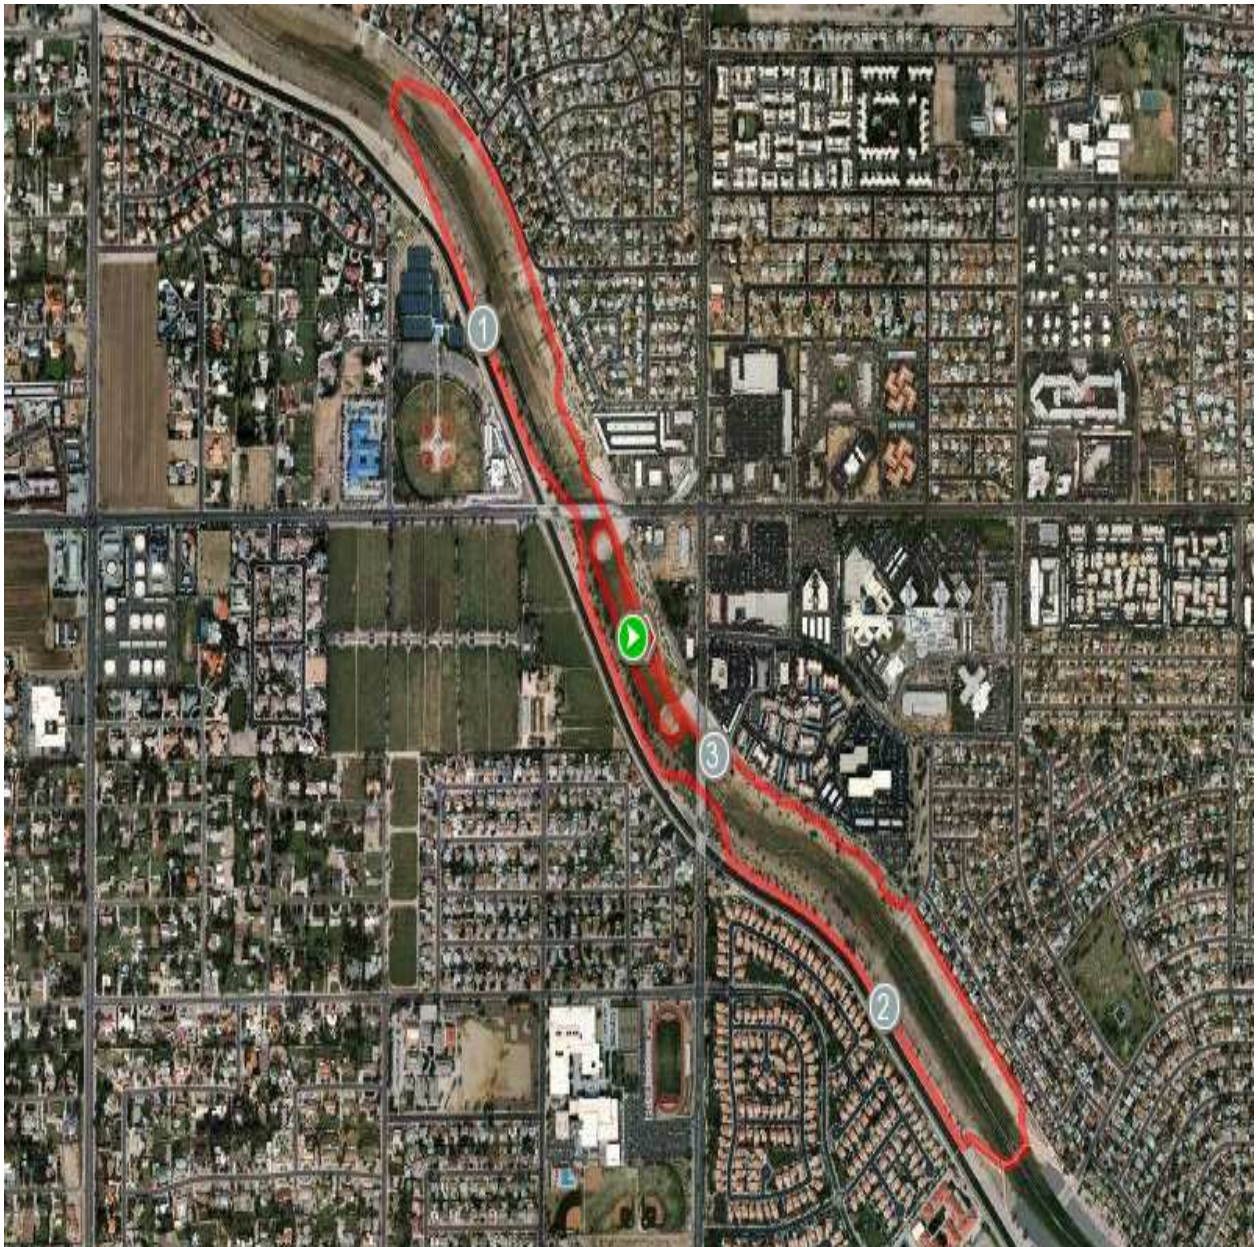

GCU CROSS COUNTRY INVITATIONAL/OPEN

Women's 6k Course (3.72 miles) Thunderbird Paseo Park

Start and Finish is in front of the playground area. Course is marked with cones and taped arrows. ALWAYS stay to the outside of the cones. Volunteers will be stationed strategically on the course to direct runners.